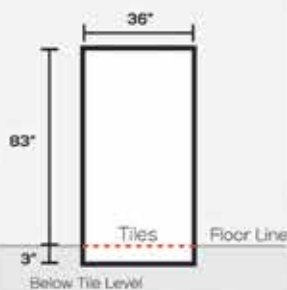

LEFT HAND, OPEN IN

REFERENCE ACCORDING TO OUTVIEW

RIGHT HAND, OPEN IN

NES EA E1 A1  
LEFT/ RIGHT HAND  
AND  
OPEN IN /OUT  
REFERENCE PICTURE

LEFT HAND, OPEN OUT

RIGHT HAND, OPEN OUT

## Wall Opening Size

Size 3ft (w) x 7ft (h) EA

Size 3.5ft (w) x 7.5ft(h) A1  
Size 3.5ft (w) x 7ft(h) E1,EE1

Size 5ft(w) x 7.5ft(h) E4, EE4, A4

Size 6ft(w) x 7.5ft(h) E6, EE6, A6

E1, E4, E6, A4, A6

EE1, EE4, EE6