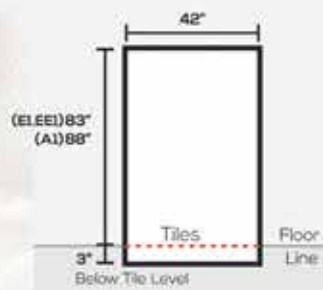

LEFT HAND, OPEN IN

REFERENCE ACCORDING TO OUTVIEW

RIGHT HAND, OPEN IN

NES EA E1 A1  
LEFT/ RIGHT HAND  
AND  
OPEN IN /OUT  
REFERENCE PICTURE

LEFT HAND, OPEN OUT

RIGHT HAND, OPEN OUT

## Wall Opening Size

Size 3ft (w) x 7ft (h) EA

Size 3.5ft (w) x 7.5ft(h) A1  
Size 3.5ft (w) x 7ft(h) E1,EE1

Size 5ft(w) x 7.5ft(h) E4, EE4, A4

Size 6ft(w) x 7.5ft(h) E6, EE6, A6

E1, E4, E6, A4, A6

EE1, EE4, EE6