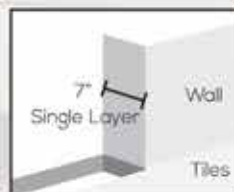

LEFT HAND, OPEN IN

REFERENCE ACCORDING TO OUTVIEW

RIGHT HAND, OPEN IN

NES EA E1 A1  
LEFT/ RIGHT HAND  
AND  
OPEN IN /OUT  
REFERENCE PICTURE

LEFT HAND, OPEN OUT

RIGHT HAND, OPEN OUT

## Wall Opening Size

Size 3ft (w) x 7ft (h) EA

Size 3.5ft (w) x 7.5ft(h) A1  
Size 3.5ft (w) x 7ft(h) E1,EE1

Size 5ft(w) x 7.5ft(h) E4, EE4, A4

Size 6ft(w) x 7.5ft(h) E6, EE6, A6

E1, E4, E6, A4, A6

EE1, EE4, EE6